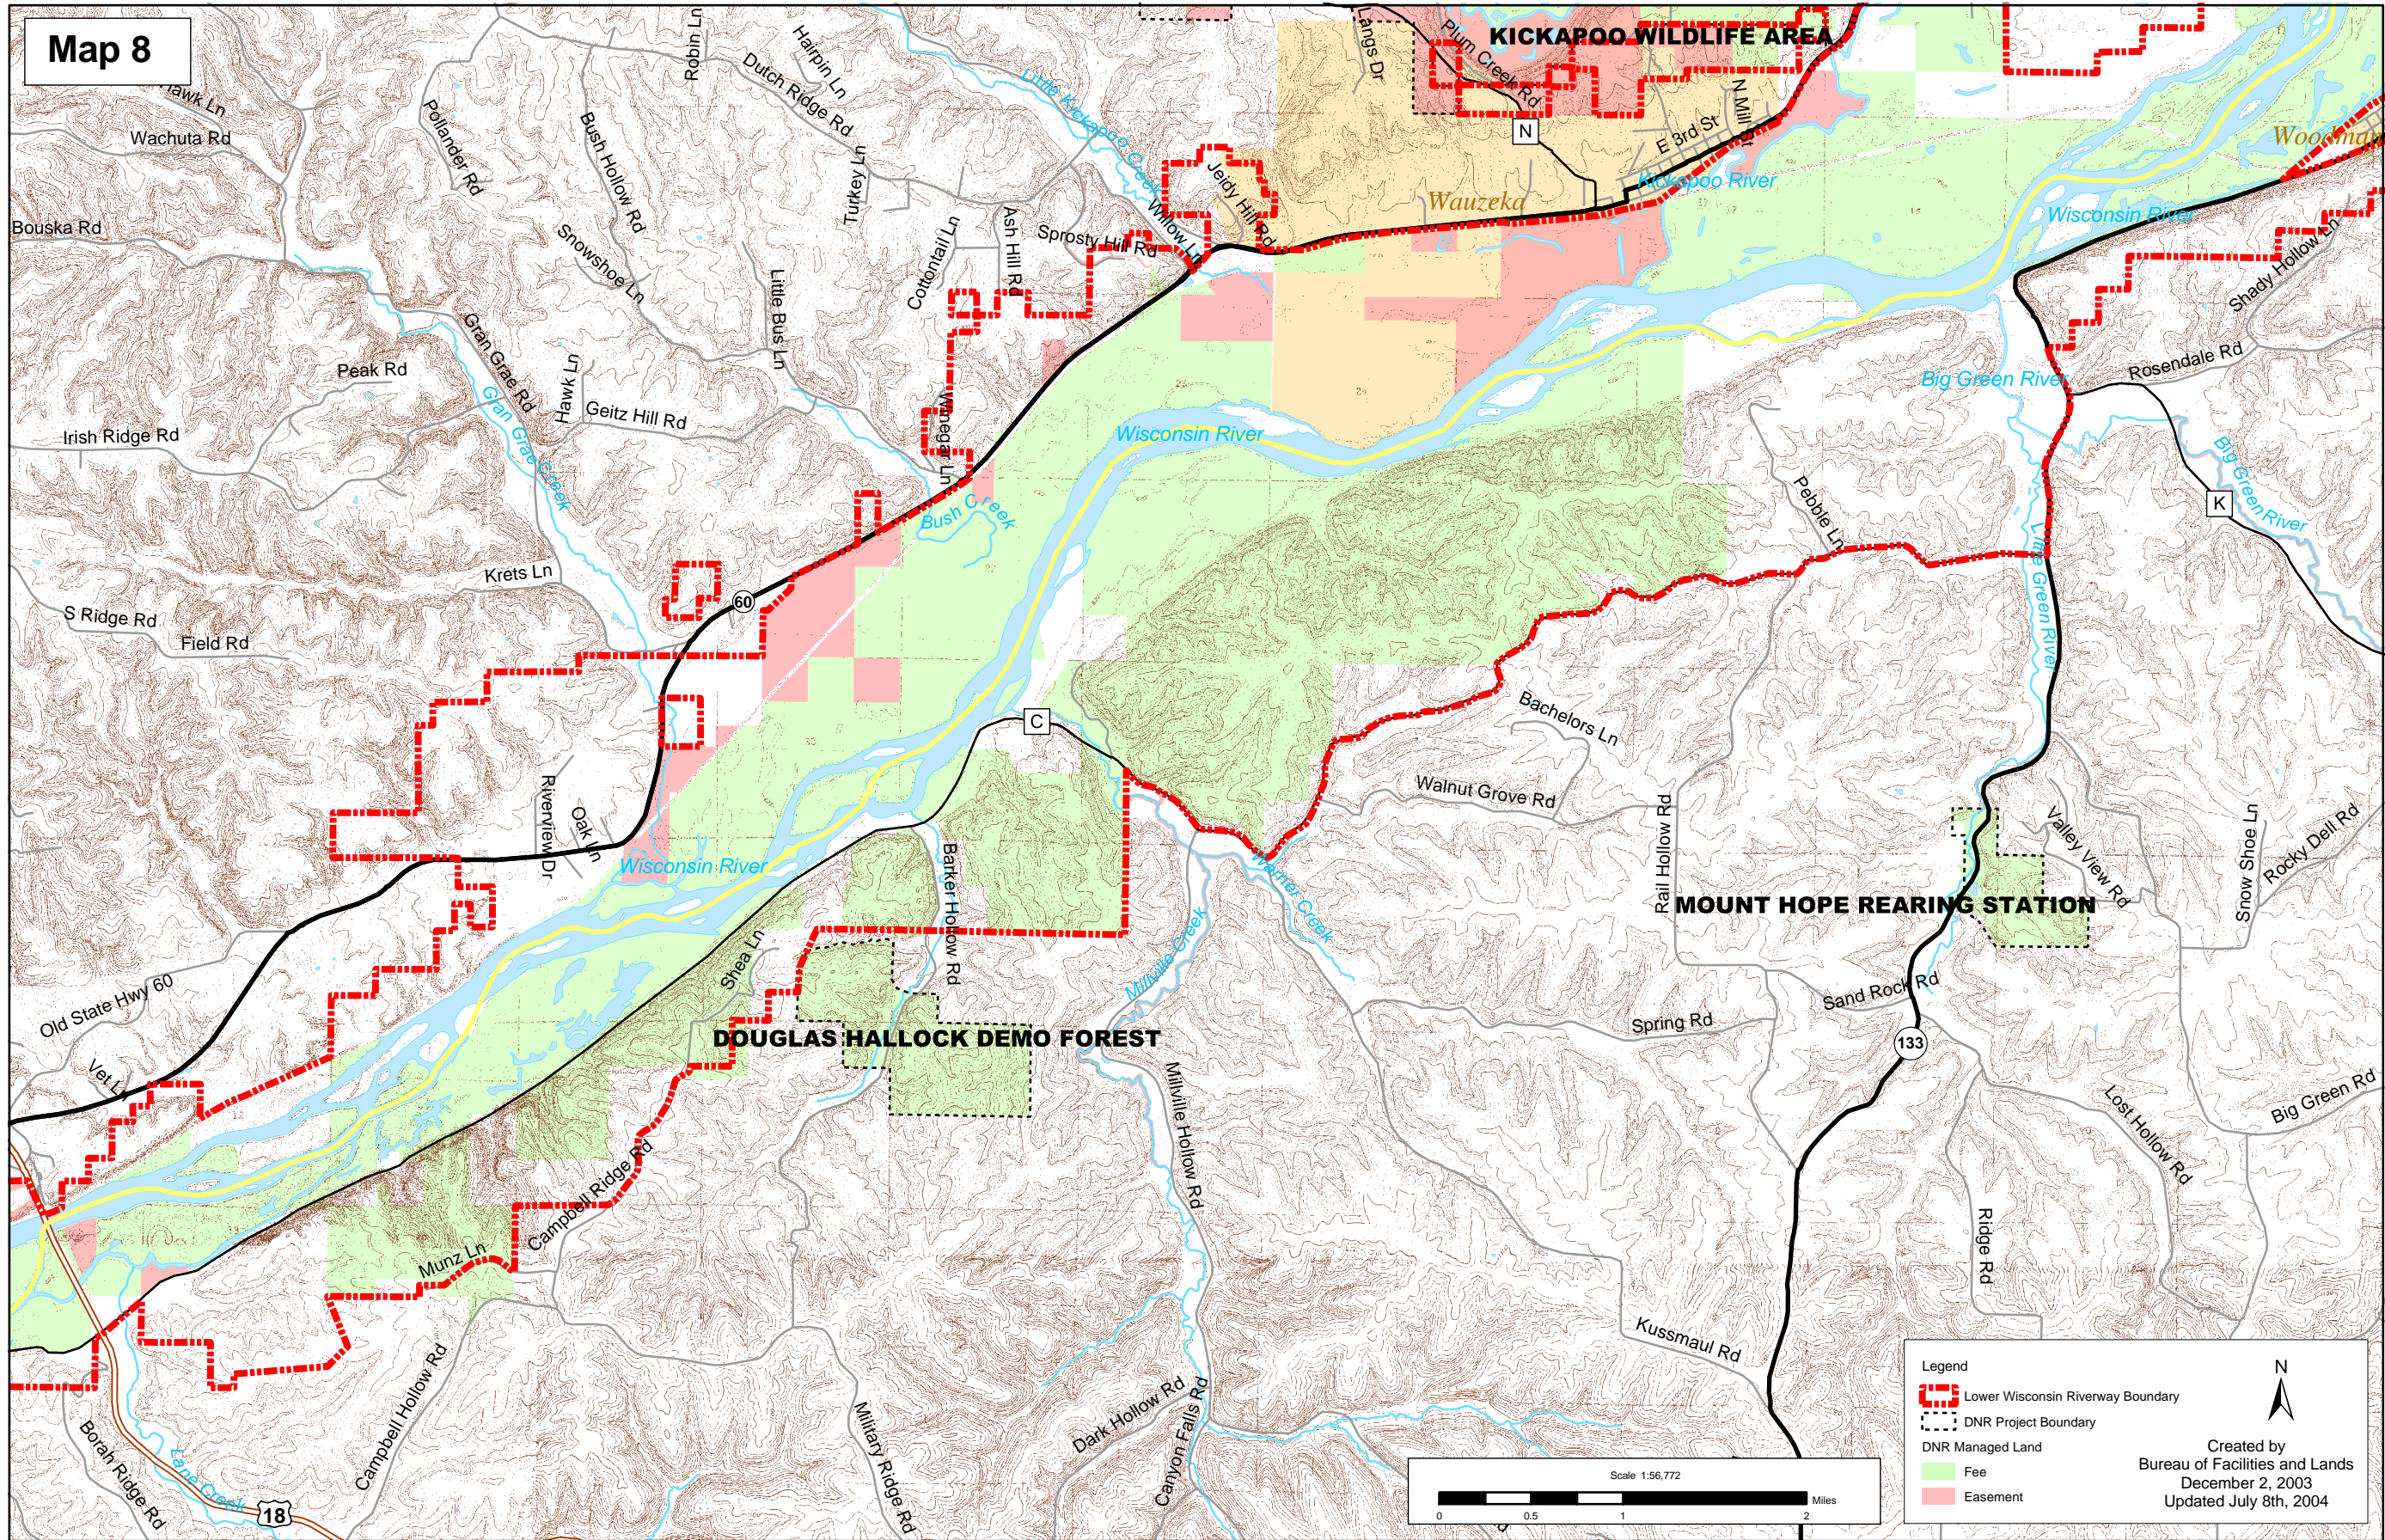

Map 8

**Legend**

- Lower Wisconsin Riverway Boundary
- DNR Project Boundary
- DNR Managed Land**
- Fee
- Easement

**Created by**  
Bureau of Facilities and Lands  
December 2, 2003  
Updated July 8th, 2004