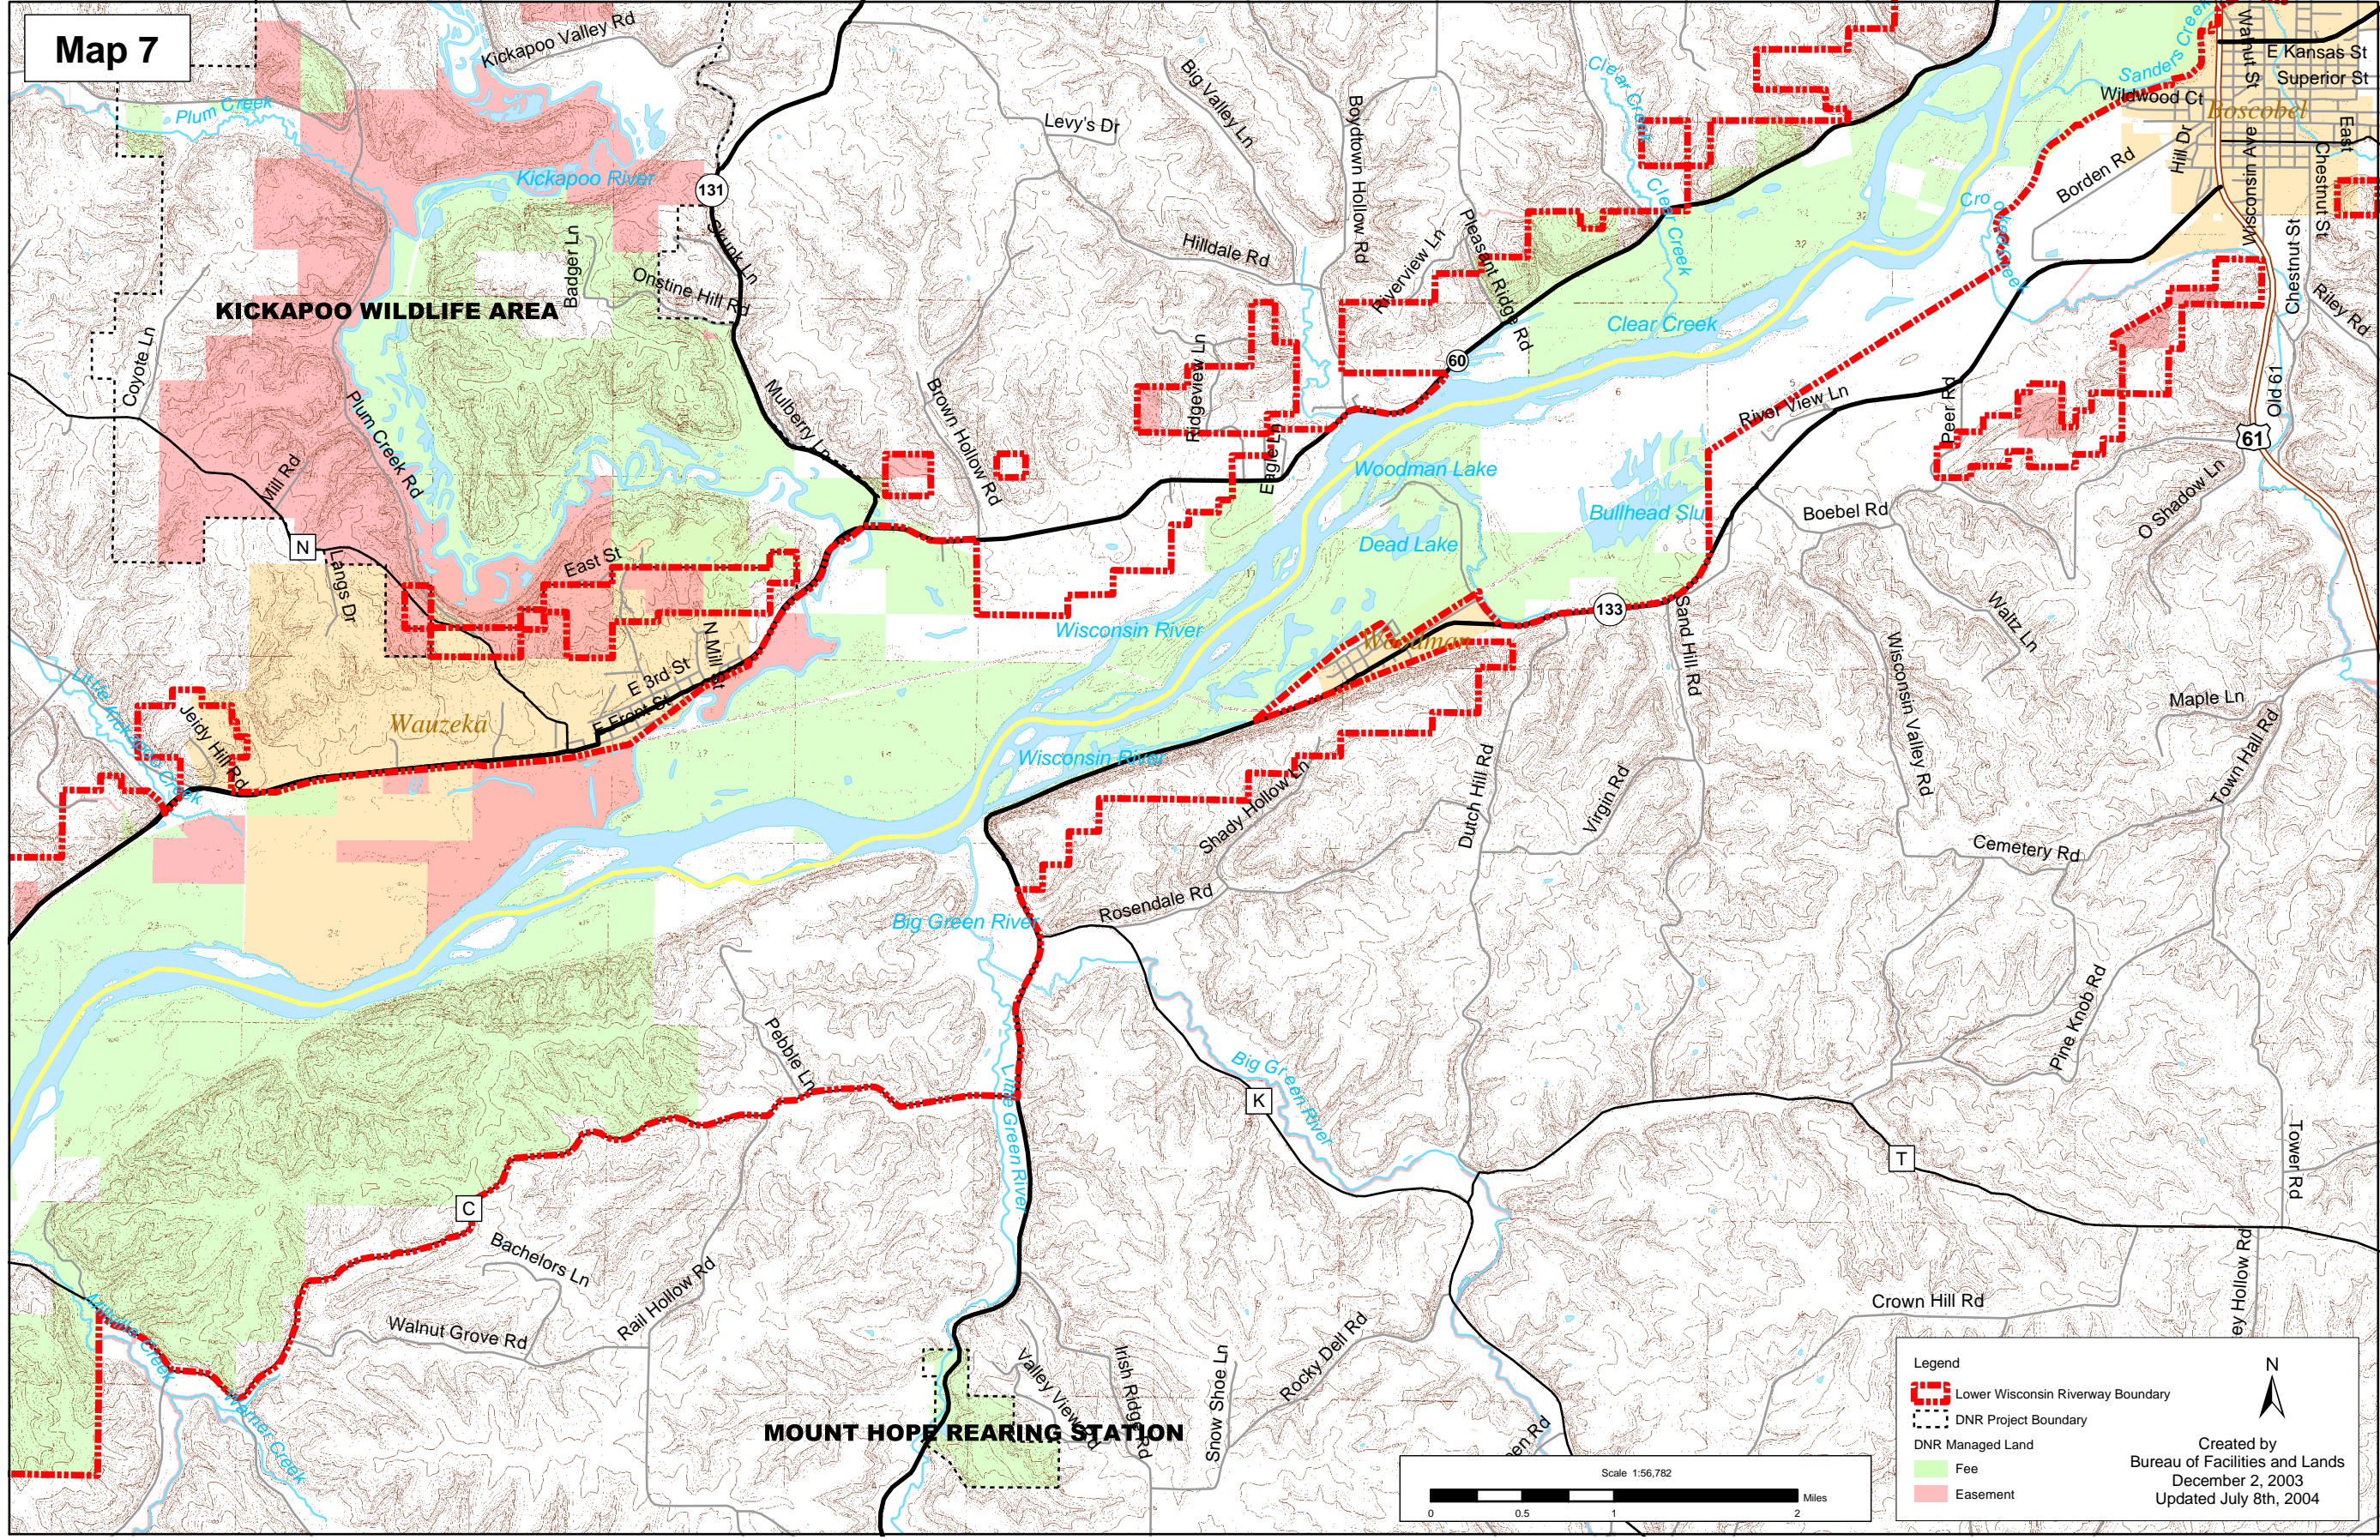

Map 7

**KICKAPOO WILDLIFE AREA**

**MOUNT HOPE REARING STATION**

Wauzeka

Woodman

Roscobel

Legend

- Lower Wisconsin Riverway Boundary
- DNR Project Boundary
- DNR Managed Land
- Fee
- Easement

Created by  
Bureau of Facilities and Lands  
December 2, 2003  
Updated July 8th, 2004