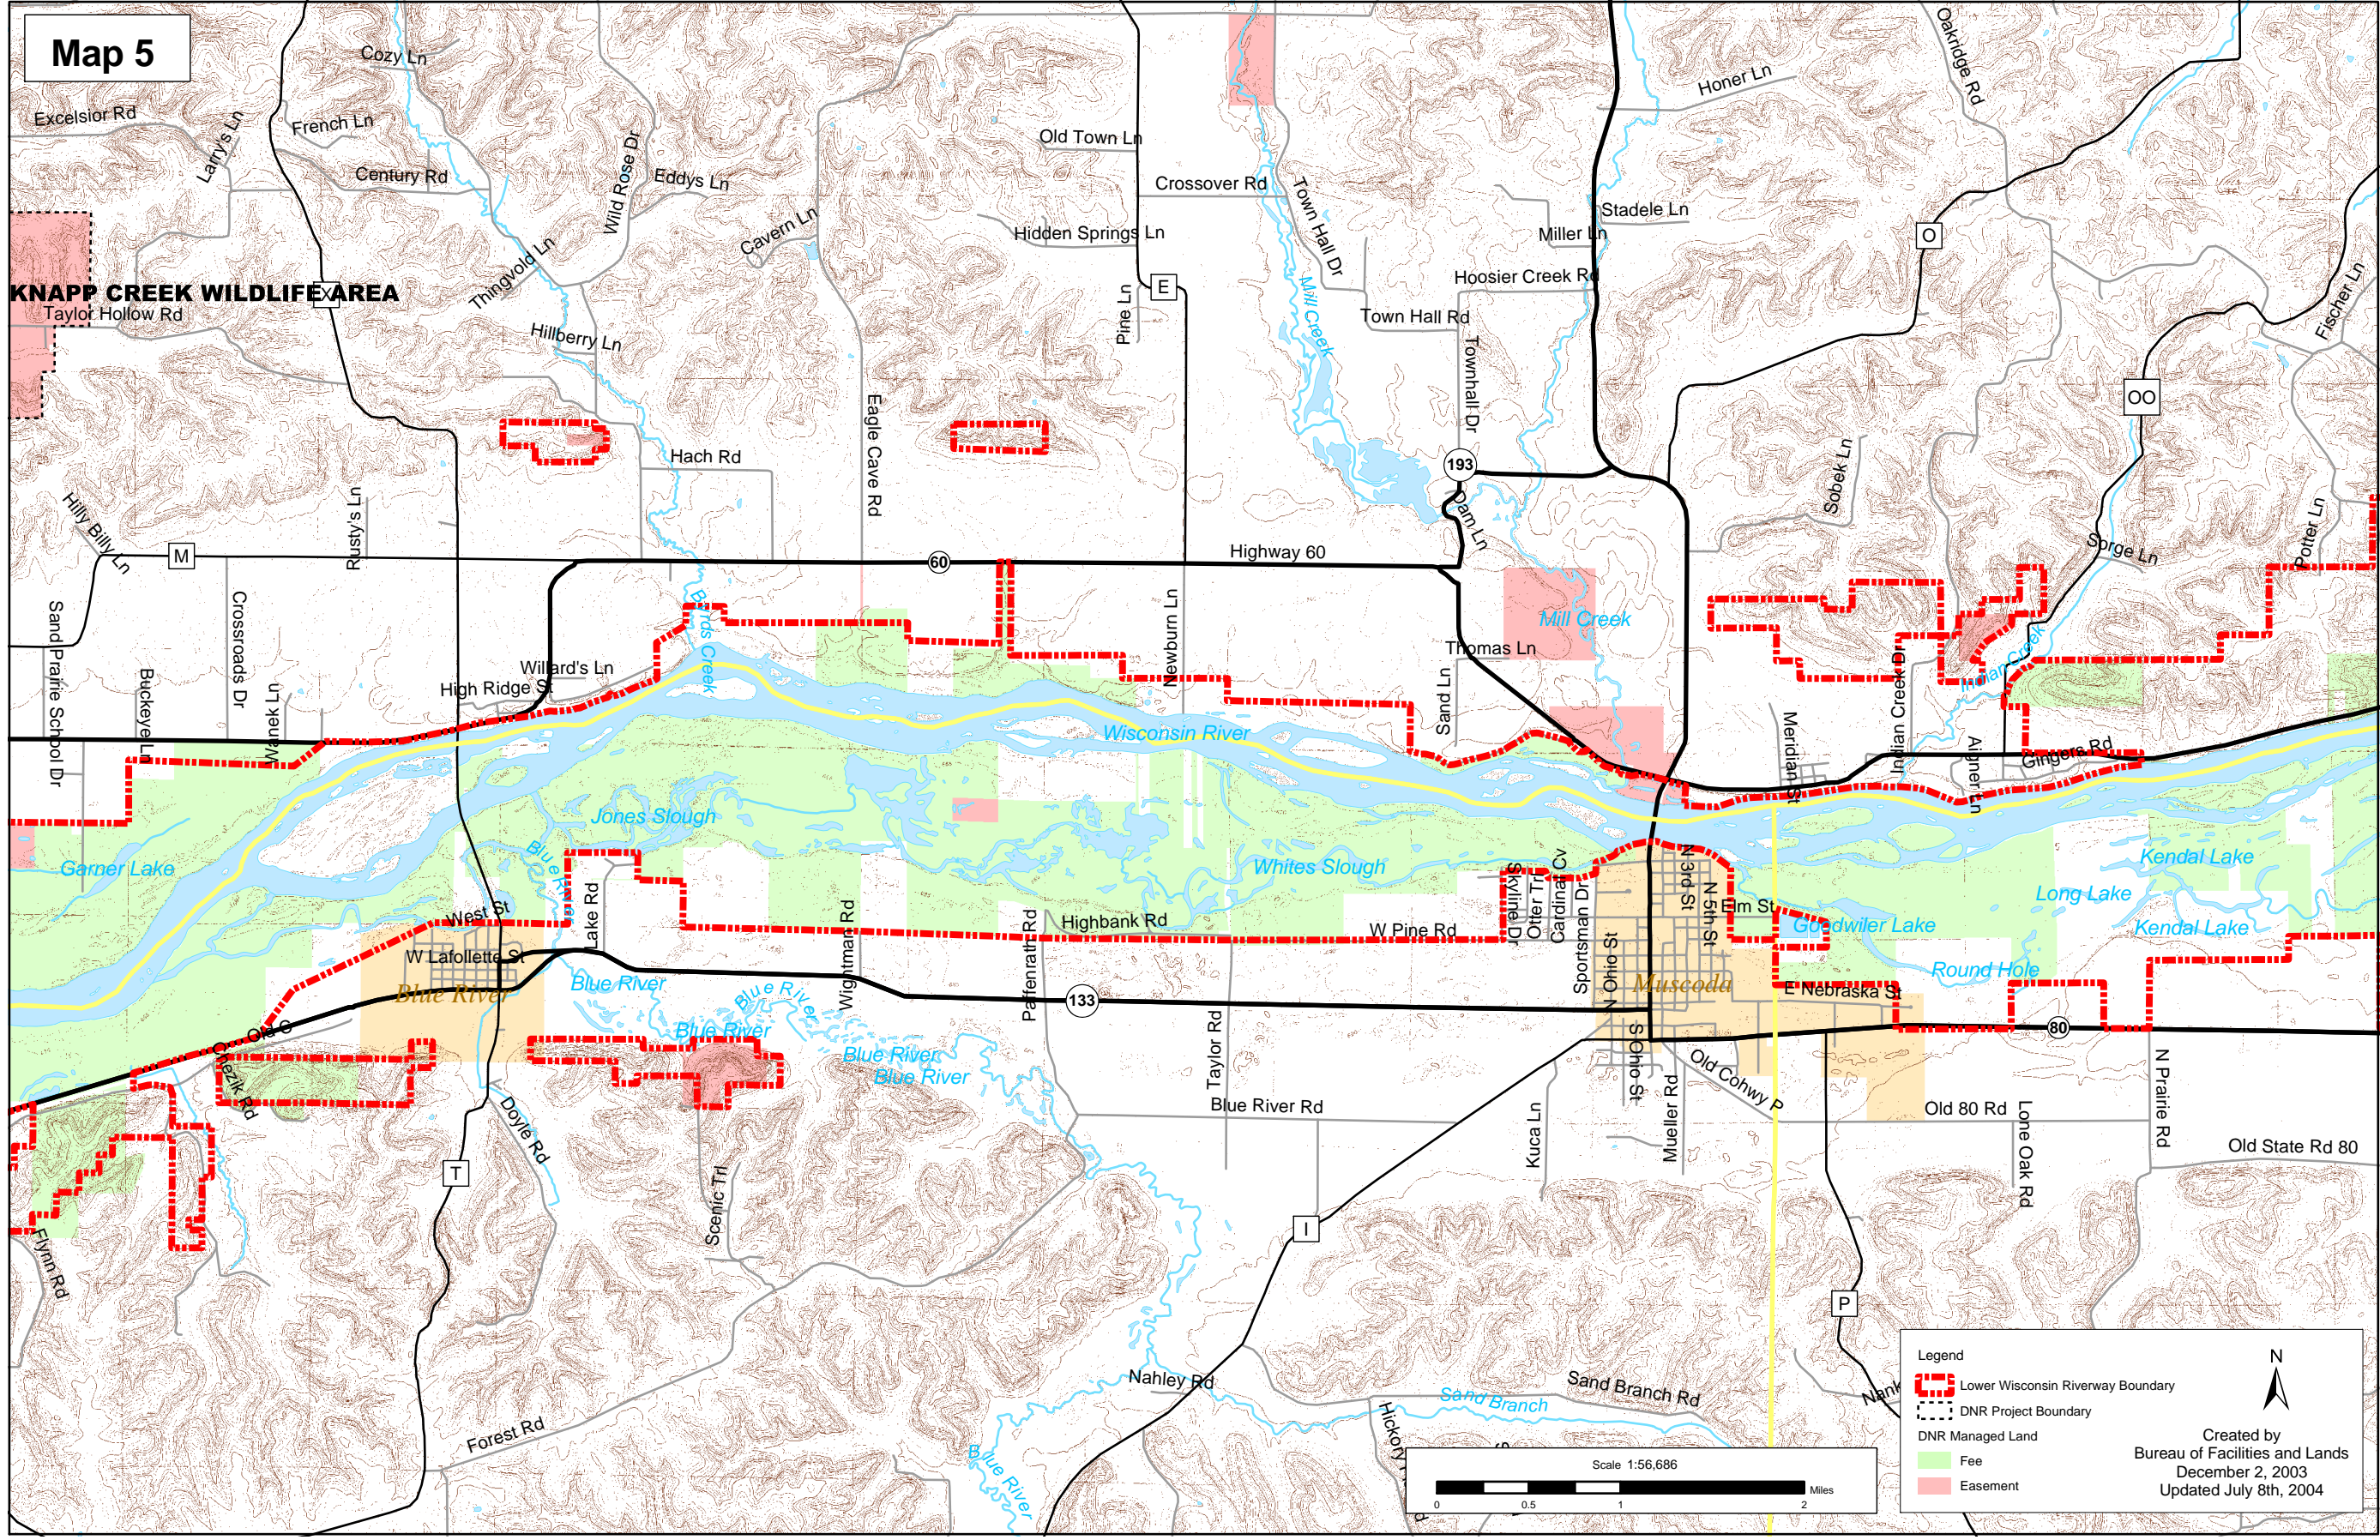

Map 5

KNAPP CREEK WILDLIFE AREA

Taylor Hollow Rd

Garner Lake

Blue River

Wisconsin River

Mill Creek

Muscoda

Goodwiler Lake

Kendal Lake

Kendal Lake

Round Hole

Legend

- Lower Wisconsin Riverway Boundary
- DNR Project Boundary
- DNR Managed Land
 - Fee
 - Easement

Created by
Bureau of Facilities and Lands
December 2, 2003
Updated July 8th, 2004